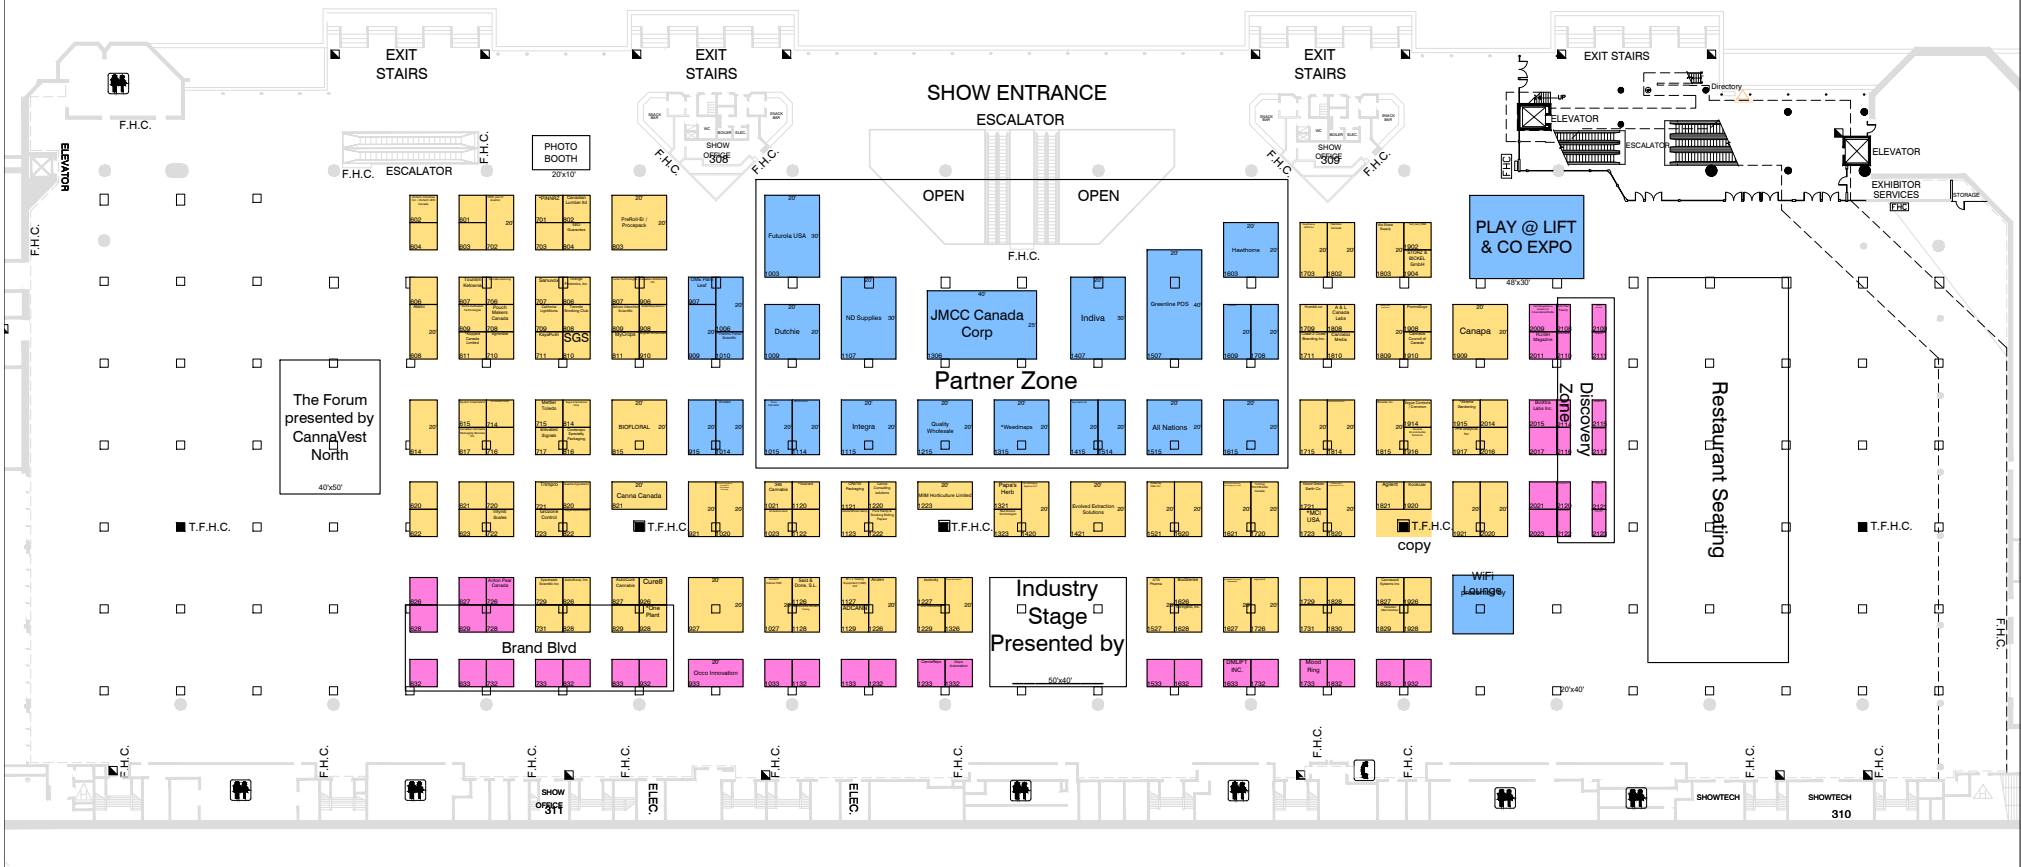

LIFT & CO. EXPO TORONTO 2022

MAY 12 - 15, 2022

METRO TORONTO CONVENTION CENTRE
HALLS A, B & C
TORONTO, ON

TARGET EXHIBITOR MOVE - IN

WED. MAY. 11 - THUR. MAY. 12, 2022

WED, MAY 11, 2022

3:00 PM - 6:00 PM

* 600 SQ FT OR LARGER & OFFICIAL PARTNERS

2022 Lift Toronto Expo ONLY W / SHOW MANAGEMENT APPROVAL
May 12 - 15, 2022

MTCC Centre, Toronto, ON Canada

THUR, MAY 12, 2022

8:00 AM - 12:00 PM

12:00 PM - 4:00 PM

(56,700 sqft.)

(47,500 sqft.)

(53,300 sqft.)

LEGEND		Service Modules-Utility	Service Ports
⊞	microphone receptacle (floor)	pull station	Mechanical - gas
⊞	microphone receptacle (ceiling)	mechanical/electrical service module	compressed air
			Mechanical - drain
			Electrical

FRIDAY, MAY 13, 2022

8:00 AM - 10:00 AM - HAND CARRY ONLY

Tel: 604 277 1726 Fax: 604 277 1736