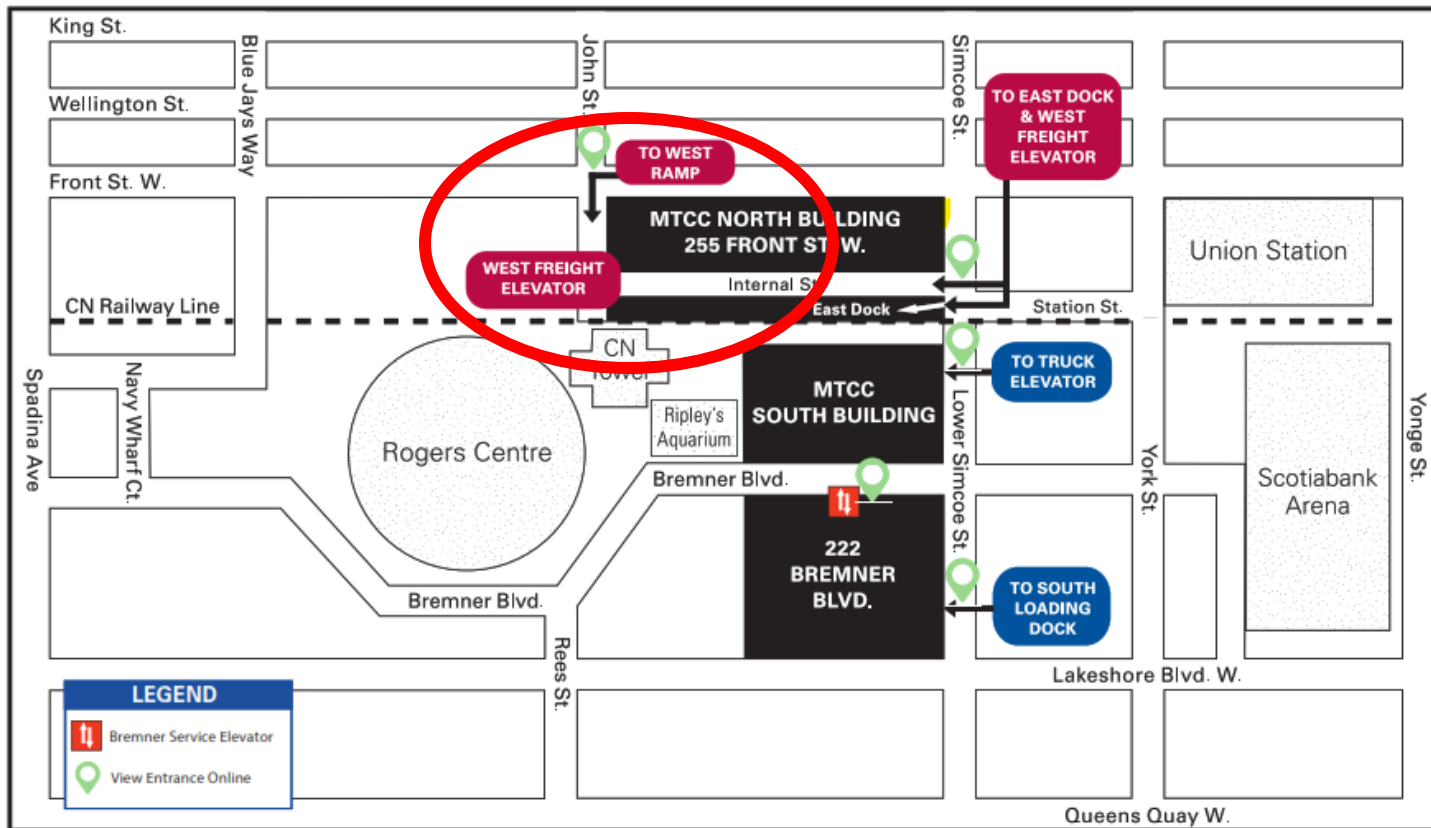

Loading Dock Map

Map is not to scale