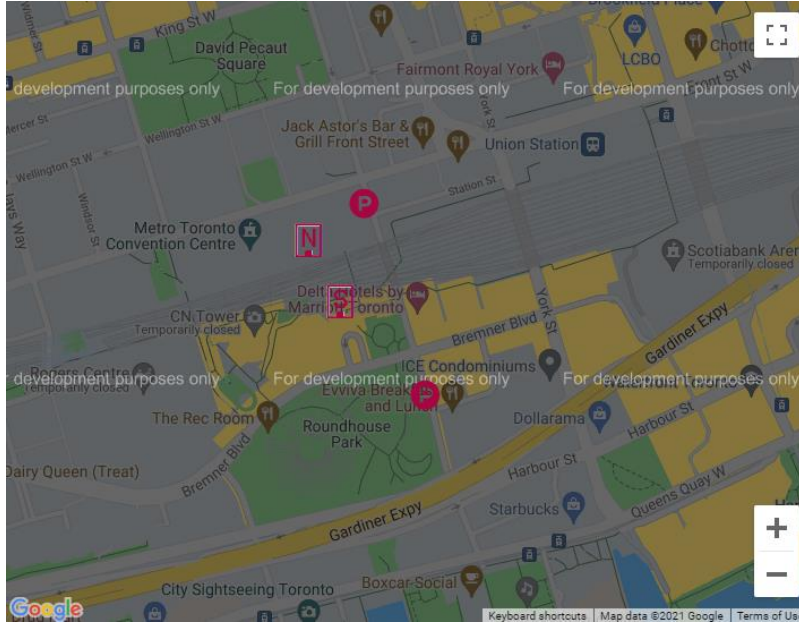

Convention Center Parking:

Alternative Parking (Availability Notated in Blue – Subject to Change):