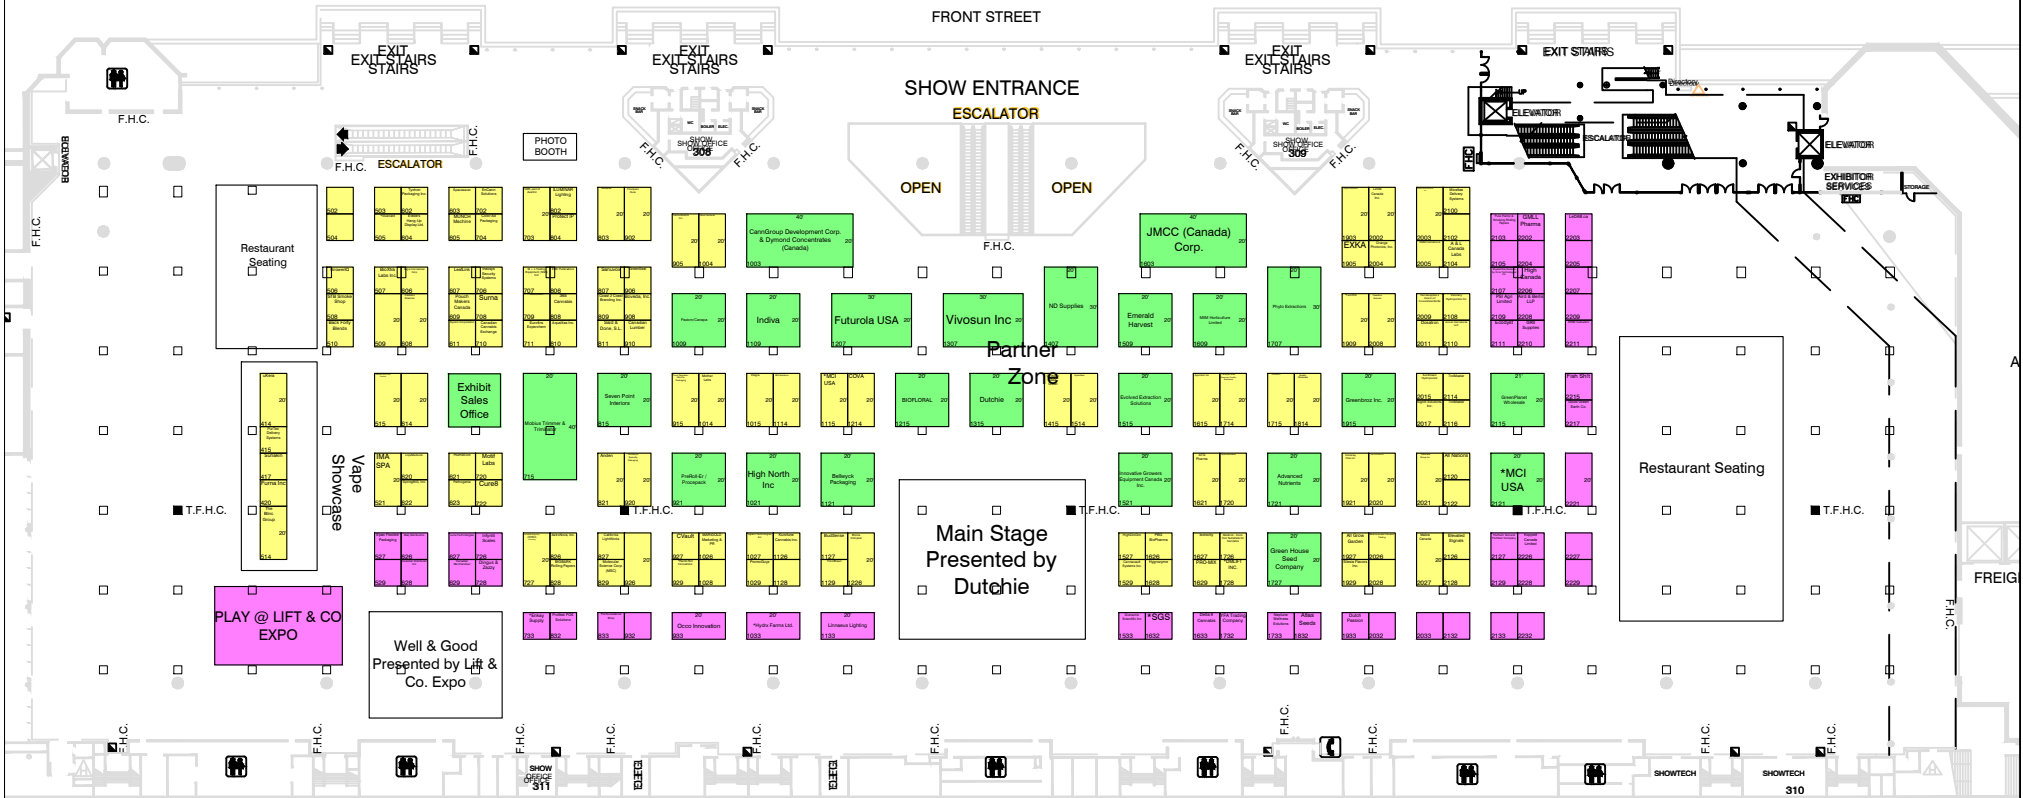

LIFT & CO. EXPO TORONTO 2021
NOVEMBER 19 - 21, 2021
METRO TORONTO CONVENTION CENTRE
HALLS A, B & C
TORONTO, ON

TARGET EXHIBITOR MOVE - IN
WED. NOV. 17 - THU. NOV. 18, 2021

- WEDNESDAY (NOV. 17) - 08:00 - 16:00
- THURSDAY (NOV. 18) - 08:00 - 12:00
- THURSDAY (NOV. 18) - 12:00 - 16:00
- FRIDAY (NOV. 19) - 08:00 - 10:00 - HAND CARRY ONLY

Tel: 253 437 0031 Fax: 253 437 0032
LEVY
EXPOSITION SERVICES INC.
www.levyexpo.com