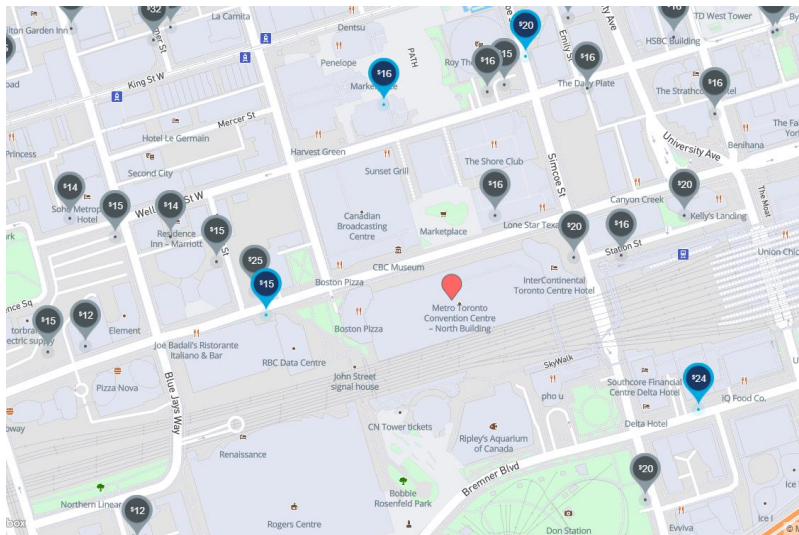

For questions, please contact Exposition Management at +1 (972) 349-5992