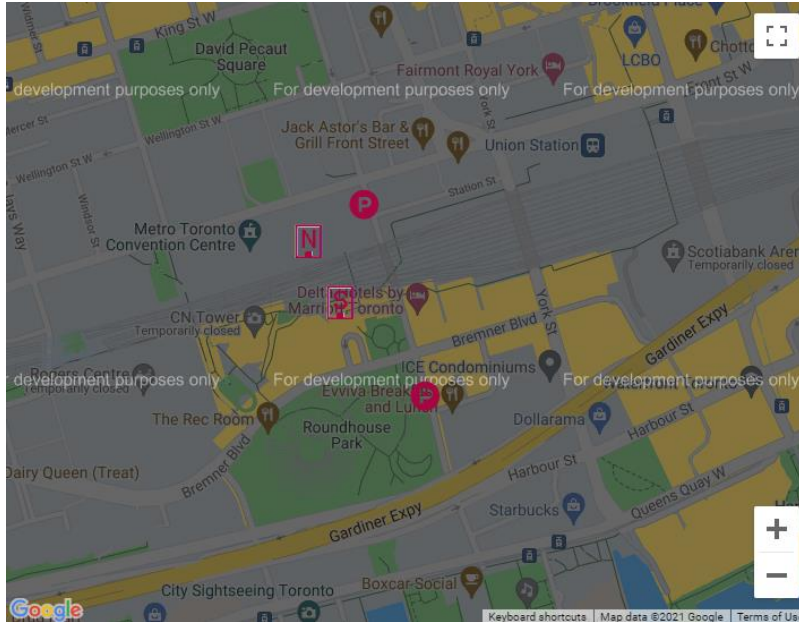

Convention Center Parking:

Alternative Parking (Availability Notated in Blue – Subject to Change):